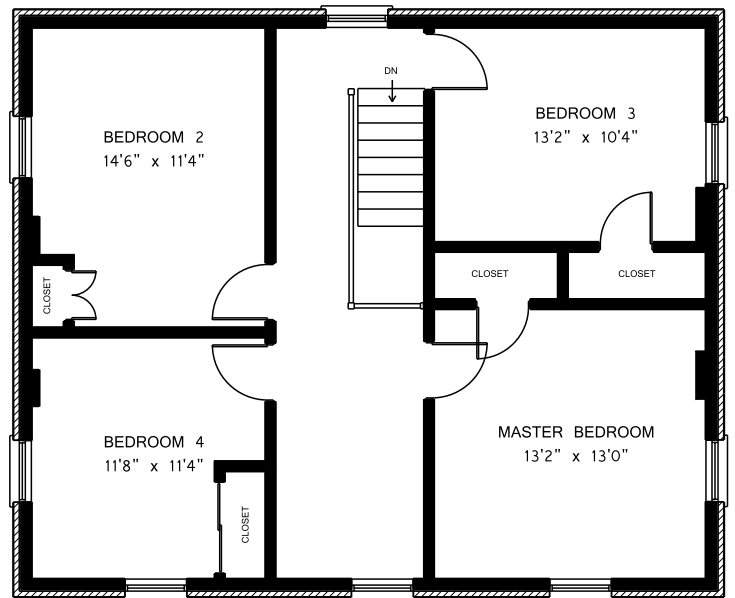

5 QUEEN STREET NORTH

MAIN FLOOR  
1359 SQ.FT

SECOND FLOOR  
979 SQ.FT

JUNE 2017

ROOM SIZES SHOULD BE CONSIDERED APPROXIMATE  
SQUARE FOOTAGE IS BASED ON EXTERIOR  
MEASUREMENTS.

(289) 339-8733