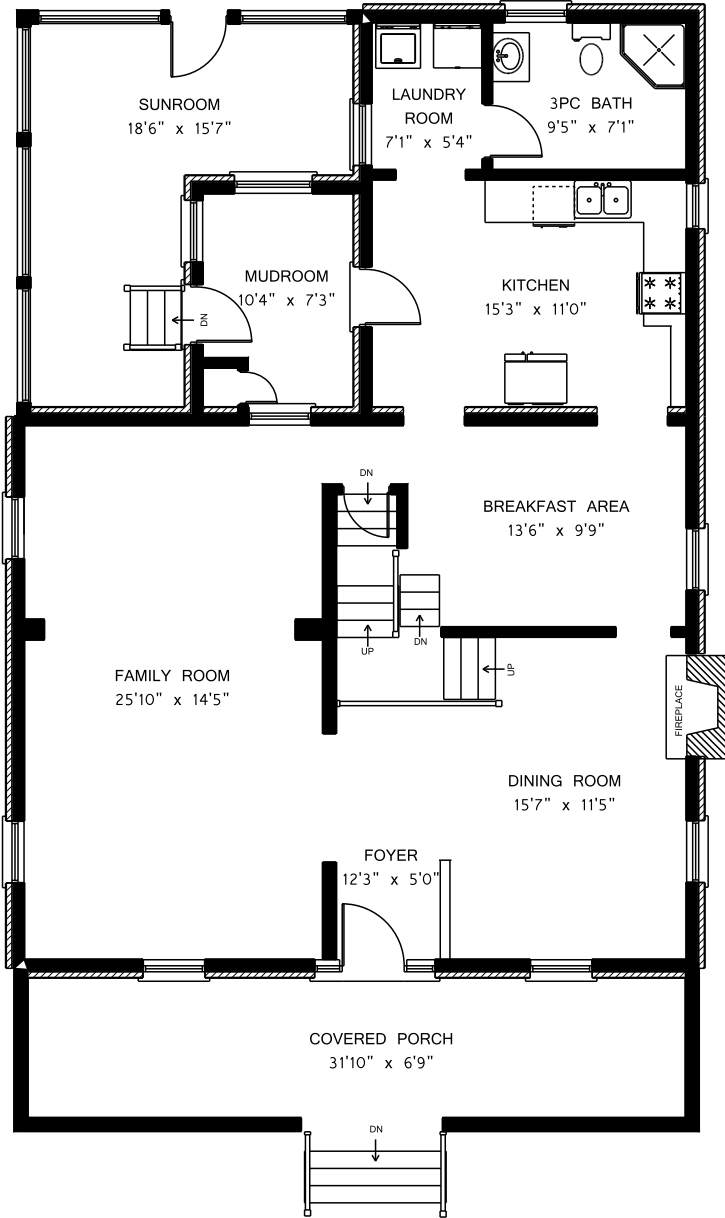

5 QUEEN STREET NORTH

MAIN FLOOR  
1359 SQ.FT

SECOND FLOOR  
979 SQ.FT

JUNE 2017

ROOM SIZES SHOULD BE CONSIDERED APPROXIMATE  
SQUARE FOOTAGE IS BASED ON EXTERIOR  
MEASUREMENTS.

(289) 339-8733