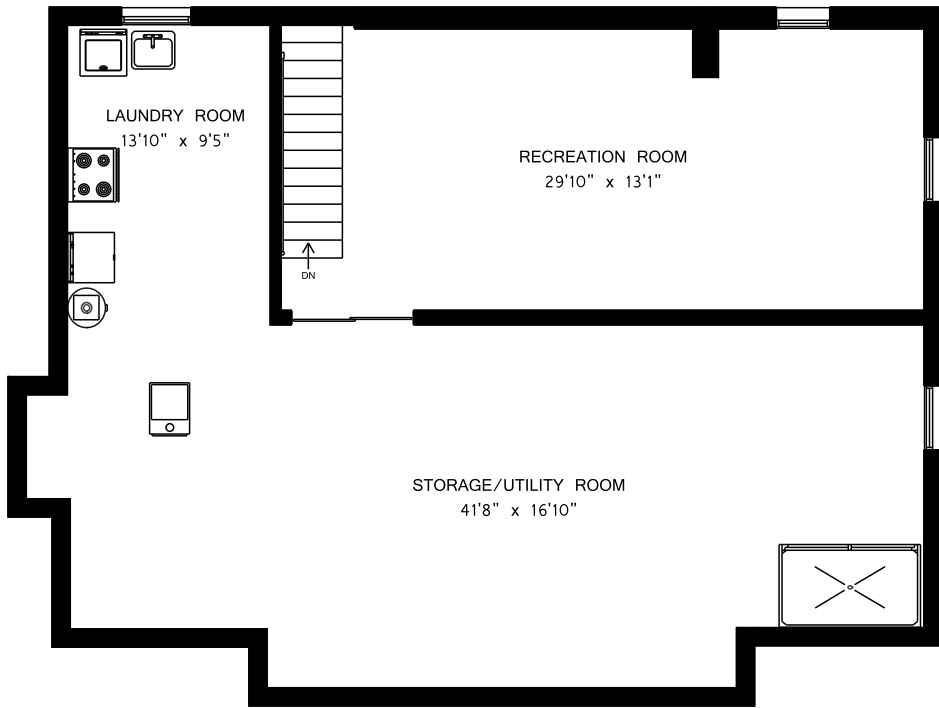

57 LAKEVIEW AVENUE

BASEMENT
1301 SQ.FT

MAIN FLOOR
1489 SQ.FT

ROOM SIZES SHOULD BE CONSIDERED APPROXIMATE
SQUARE FOOTAGE IS BASED ON EXTERIOR
MEASUREMENTS.