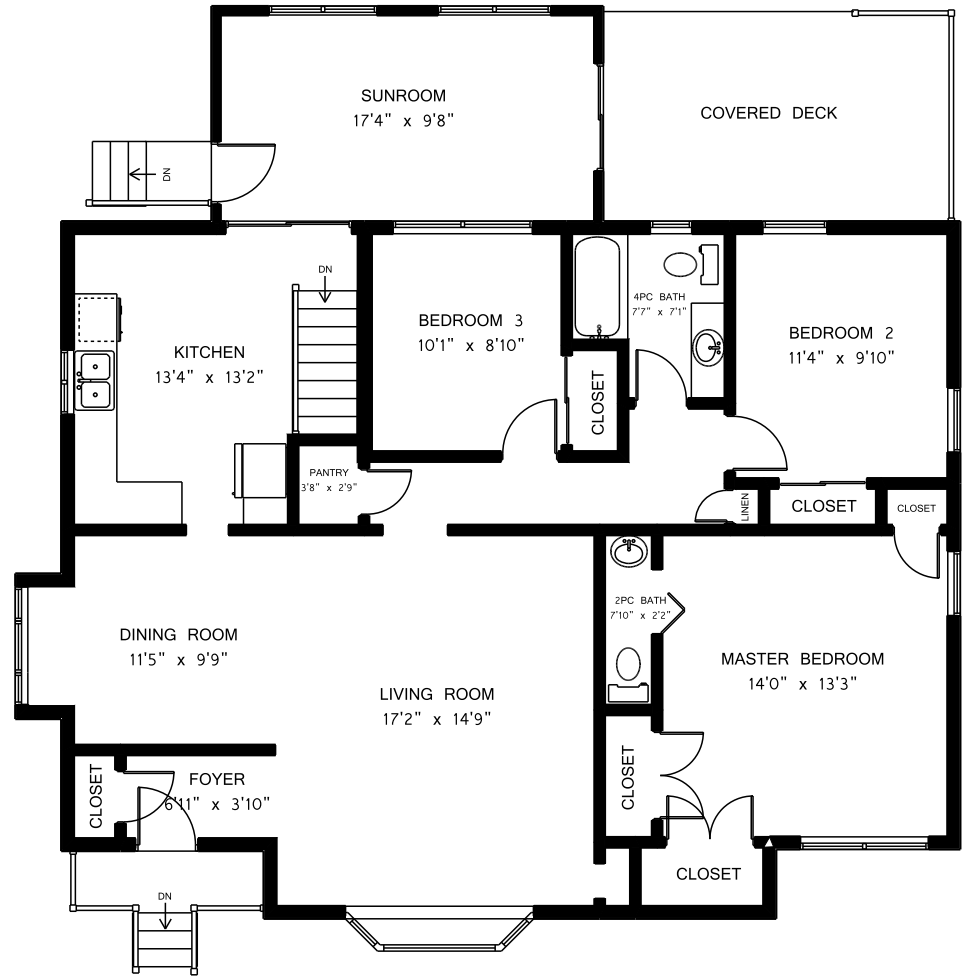

57 LAKEVIEW AVENUE

BASEMENT
1301 SQ.FT

MAIN FLOOR
1489 SQ.FT

ROOM SIZES SHOULD BE CONSIDERED APPROXIMATE
SQUARE FOOTAGE IS BASED ON EXTERIOR
MEASUREMENTS.